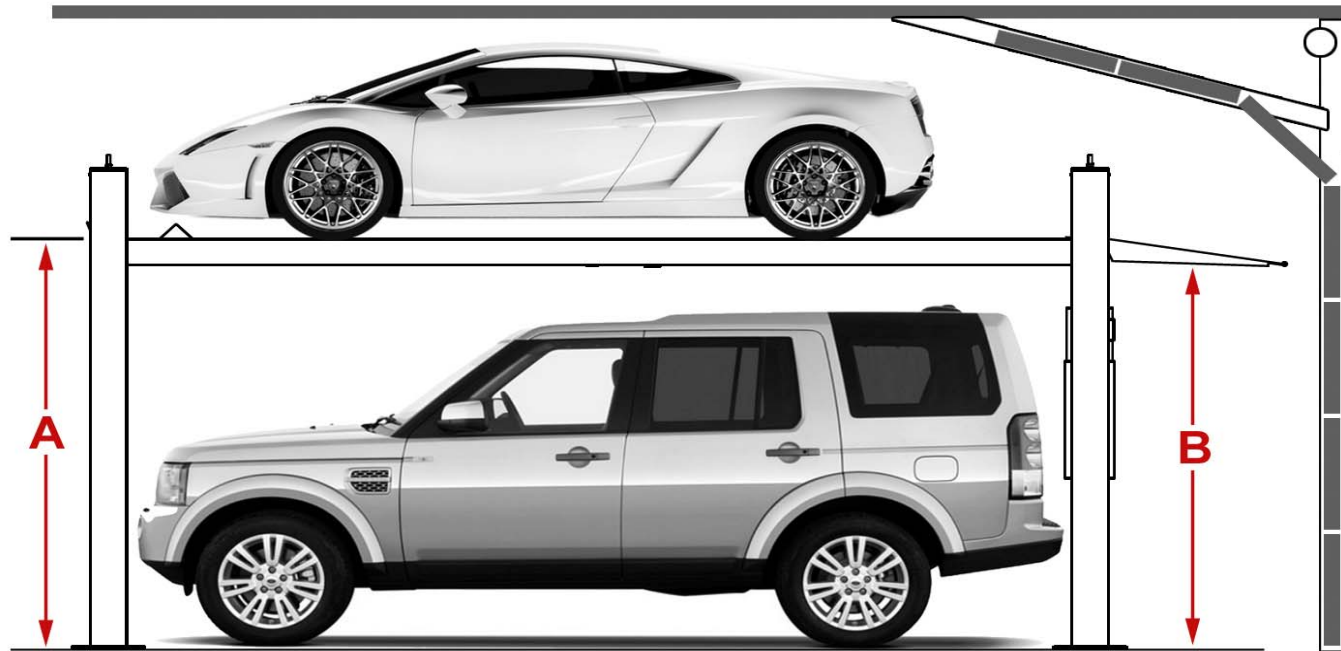

## CRITICAL CLEARANCE DIMENSIONS WITH LIFT PARKED ON LOCKS

**(A) Measurement - Top of Runway / Resting on Safety Locks (In inches)**

| LOCK POSITIONS                | 1        |      | 2    |      | 3    |      | 4    |      | 5    |      | 6    |      | 7    |      | 8    |      | 9    |      | 10   |      | 11   |      | 12   |      | 13   |      | 14   |      | 15   |      | 16   |      | 17   |      |
|-------------------------------|----------|------|------|------|------|------|------|------|------|------|------|------|------|------|------|------|------|------|------|------|------|------|------|------|------|------|------|------|------|------|------|------|------|------|
| Model(s)                      | Top Lock |      | Next |      | Next |      | Next |      | Next |      | Next |      | Next |      | Next |      | Next |      | Next |      | Next |      | Next |      | Next |      | Next |      | Next |      | Next |      |      |      |
|                               | MIN      | MAX  | MIN  | MAX  | MIN  | MAX  | MIN  | MAX  | MIN  | MAX  | MIN  | MAX  | MIN  | MAX  | MIN  | MAX  | MIN  | MAX  | MIN  | MAX  | MIN  | MAX  | MIN  | MAX  | MIN  | MAX  | MIN  | MAX  | MIN  | MAX  | MIN  | MAX  |      |      |
| HD-9ST, HD-9, HD-9XL          | 71.0     | 72.8 | 67.0 | 68.8 | 63.1 | 64.8 | 59.1 | 60.8 | 55.1 | 56.9 | 51.2 | 52.9 | 47.2 | 48.9 | 43.2 | 45.0 | 39.3 | 41.0 | 35.3 | 37.0 | 31.3 | 33.1 | 27.4 | 29.1 | 23.4 | 25.1 | N/A  | N/A  | N/A  | N/A  | N/A  | N/A  | N/A  | N/A  |
| HD-9STX, HD-9XW, HD-7P, HD-7W | 83.0     | 84.8 | 79.0 | 80.8 | 75.1 | 76.8 | 71.1 | 72.8 | 67.1 | 68.9 | 63.2 | 64.9 | 59.2 | 60.9 | 55.2 | 57.0 | 51.3 | 53.0 | 47.3 | 49.0 | 43.3 | 45.1 | 39.4 | 41.1 | 35.4 | 37.1 | 31.4 | 33.2 | 27.4 | 29.2 | 23.5 | 25.2 | 19.5 | 21.3 |